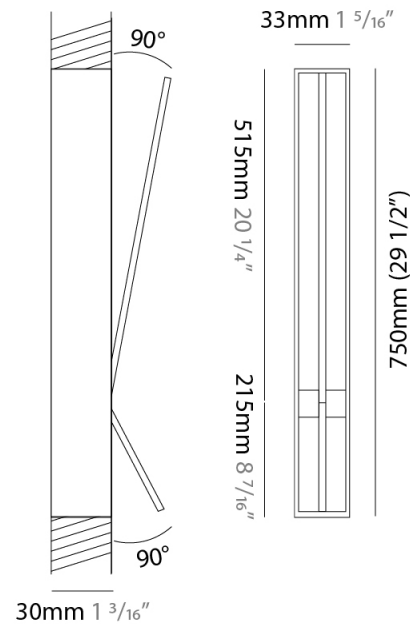

GENERAL

Series: Spillo
 Subseries: Spillo 1 Rod
 Brand: Icone
 Division: Design
 Mounting Type: Recessed
 Mounting Location: Wall
 Subcategory: Ambient

PHYSICAL

Shape: Rectangle
 Width (mm): 33
 Width (in): 1 ⁵/₁₆
 Height (mm): 526
 Height (in): 20 ¹¹/₁₆
 Min. Recessing Depth (mm): 30
 Min. Recessing Depth (in): 1 ³/₁₆
 Light Distribution: Adjustable
 Fixture Finish: WHI / BLK / CHR / BGD
 Fixture Material: Brass

GENERAL

Series: Spillo
 Subseries: Spillo 2 Rod
 Brand: Icone
 Division: Design
 Mounting Type: Recessed
 Mounting Location: Wall
 Subcategory: Ambient

PHYSICAL

Shape: Rectangle
 Width (mm): 33
 Width (in): 1 5/16
 Height (mm): 750
 Height (in): 29 1/2
 Min. Recessing Depth (mm): 30
 Min. Recessing Depth (in): 1 3/16
 Light Distribution: Adjustable
 Fixture Finish: WHI / BLK / CHR / BGD
 Fixture Material: Brass

LED

Color Temperature (°K): 2700 / 3000
 Nominal Lumen (lm): 770
 CRI: >90 CRI
 Lamp Life (hrs): 50000

OPTICAL

Adjustability: Tilt 90°

RATINGS AND CERTIFICATIONS

Certified By: Certified for North American Standards
 IP rating: IP20