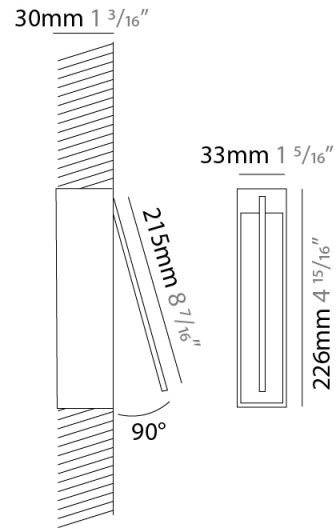

PROJECT
TYPE
SPECIFIER
QUANTITY
DATE

SPILLO 1 ROD RECESSED

D46004- -
base number   Color   Finish
                         Temperature   Options

1. To build a product code in our configurator select the specify button on the base model # product page
2. To build a manual product code on this datasheet choose from the options listed below in blue font and add the suffix to the base model #

GENERAL

Series: Spillo
Subseries: Spillo 1 Rod
Brand: Icone
Division: Design
Mounting Type: Recessed
Mounting Location: Wall
Subcategory: Ambient

PHYSICAL

Shape: Rectangle
Width (mm): 33
Width (in): 1 ⁵/₁₆
Height (mm): 226
Height (in): 8 ⁷/₈
Min. Recessing Depth (mm): 30
Min. Recessing Depth (in): 1 ³/₁₆
Light Distribution: Adjustable
Fixture Finish: WHI / BLK / CHR / BGD
Fixture Material: Brass

ELECTRICAL

Lamp Type: LED
Total Output Wattage (W): 2.64
Dimming: 0-10V Dimming
Driver Included: No
Driver Location: Remote
Driver Type: Constant Voltage - 120 / 277Vac
Driver Class: Class 2
Input Voltage (V): 120 - 277
Output Voltage (V): 12
Upon Request: (Not included, see components) 0-10Vdc dimming / 277Vac

LED

Color Temperature (°K): 2700 / 3000
Nominal Lumen (lm): 220
CRI: >90 CRI
Lamp Life (hrs): 50000

OPTICAL

Adjustability: Tilt 120°

RATINGS AND CERTIFICATIONS

Certified By: Certified for North American Standards
IP rating: IP20