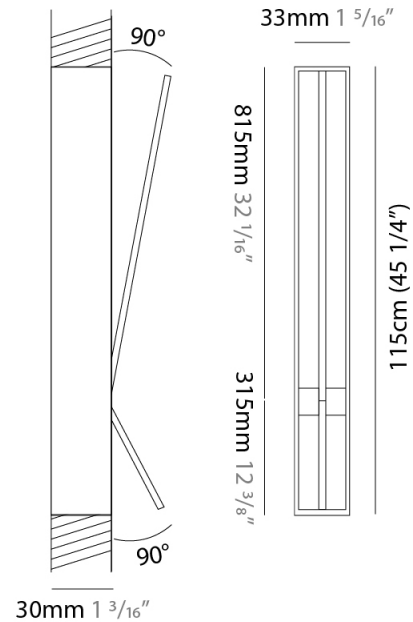

GENERAL

Series: Spillo
 Subseries: Spillo 2 Rod
 Brand: Icone
 Division: Design
 Mounting Type: Recessed
 Mounting Location: Wall
 Subcategory: Ambient

PHYSICAL

Shape: Rectangle
 Width (mm): 33
 Width (in): 1 5/16
 Height (mm): 750
 Height (in): 29 1/2
 Min. Recessing Depth (mm): 30
 Min. Recessing Depth (in): 1 3/16
 Light Distribution: Adjustable
 Fixture Finish: WHI / BLK / CHR / BGD
 Fixture Material: Brass

GENERAL

Series: Spillo
 Subseries: Spillo 2 Rod
 Brand: Icone
 Division: Design
 Mounting Type: Recessed
 Mounting Location: Wall
 Subcategory: Ambient

PHYSICAL

Shape: Rectangle
 Width (mm): 33
 Width (in): 1 ⁵/₁₆
 Height (mm): 1150
 Height (in): 45 ¹/₄
 Min. Recessing Depth (mm): 30
 Min. Recessing Depth (in): 1 ³/₁₆
 Light Distribution: Adjustable
 Fixture Finish: WHI / BLK / CHR / BGD
 Fixture Material: Brass

LED

Color Temperature (°K): 2700 / 3000
 Nominal Lumen (lm): 1210
 CRI: >90 CRI
 Lamp Life (hrs): 50000

OPTICAL

Adjustability: Tilt 90°

RATINGS AND CERTIFICATIONS

Certified By: Certified for North American Standards
 IP rating: IP20

GENERAL

Series: Spillo
 Subseries: Spillo 2 Rod
 Brand: Icone
 Division: Design
 Mounting Type: Recessed
 Mounting Location: Ceiling
 Subcategory: Ambient

PHYSICAL

Shape: Rectangle
 Length (mm): 50
 Length (in): 1 ¹⁵/₁₆
 Width (mm): 600
 Width (in): 23 ⁵/₆
 Height (mm): 400
 Height (in): 15 ³/₄
 Light Distribution: Adjustable
 Fixture Finish: WHI / BLK / CHR / BGD
 Fixture Material: Brass