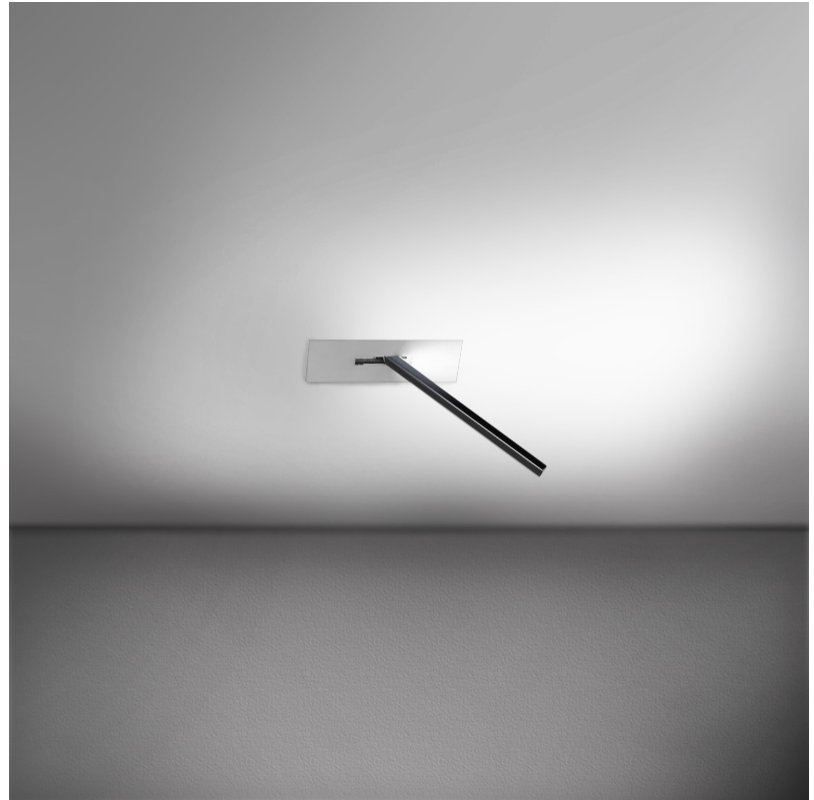

PROJECT
TYPE
SPECIFIER
QUANTITY
DATE

SPILLO 1 ROD RECESSED

D46012- -
base number   Color   Finish
                         Temperature   Options

1. To build a product code in our configurator select the specify button on the base model # product page
2. To build a manual product code on this datasheet choose from the options listed below in blue font and add the suffix to the base model #

GENERAL

Series: Spillo
Subseries: Spillo 1 Rod
Brand: Icone
Division: Design
Mounting Type: Recessed
Mounting Location: Wall
Subcategory: Ambient

PHYSICAL

Shape: Rectangle
Width (mm): 50
Width (in): 1 15/16
Height (mm): 200
Height (in): 7 7/8
Light Distribution: Adjustable
Fixture Finish: WHI / BLK / CHR / BGD
Fixture Material: Brass

ELECTRICAL

Lamp Type: LED
Total Output Wattage (W): 2.64
Dimming: 0-10V Dimming
Driver Included: No
Driver Location: Remote
Driver Type: Constant Voltage - 120 / 277Vac
Driver Class: Class 2
Input Voltage (V): 120 - 277
Output Voltage (V): 12
Upon Request: (Not included, see components) 0-10Vdc dimming / 277Vac

LED

Color Temperature (°K): 2700 / 3000
Nominal Lumen (lm): 220
CRI: >90 CRI
Lamp Life (hrs): 50000

OPTICAL

Adjustability: Tilt 120°

RATINGS AND CERTIFICATIONS

Certified By: Certified for North American Standards
IP rating: IP20