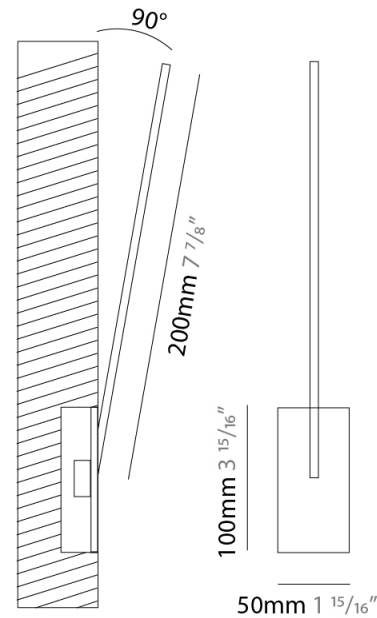

PROJECT
TYPE
SPECIFIER
QUANTITY
DATE

SPILLO 1 ROD RECESSED

D46012- -
base number   Color   Finish
                         Temperature   Options

1. To build a product code in our configurator select the specify button on the base model # product page
2. To build a manual product code on this datasheet choose from the options listed below in blue font and add the suffix to the base model #

GENERAL

Series: Spillo
Subseries: Spillo 1 Rod
Brand: Icone
Division: Design
Mounting Type: Recessed
Mounting Location: Wall
Subcategory: Ambient

PHYSICAL

Shape: Rectangle
Width (mm): 50
Width (in): 1 15/16
Height (mm): 200
Height (in): 7 7/8
Light Distribution: Adjustable
Fixture Finish: WHI / BLK / CHR / BGD
Fixture Material: Brass

ELECTRICAL

Lamp Type: LED
Total Output Wattage (W): 2.64
Dimming: 0-10V Dimming
Driver Included: No
Driver Location: Remote
Driver Type: Constant Voltage - 120 / 277Vac
Driver Class: Class 2
Input Voltage (V): 120 - 277
Output Voltage (V): 12
Upon Request: (Not included, see components) 0-10Vdc dimming / 277Vac

LED

Color Temperature (°K): 2700 / 3000
Nominal Lumen (lm): 220
CRI: >90 CRI
Lamp Life (hrs): 50000

OPTICAL

Adjustability: Tilt 120°

RATINGS AND CERTIFICATIONS

Certified By: Certified for North American Standards
IP rating: IP20