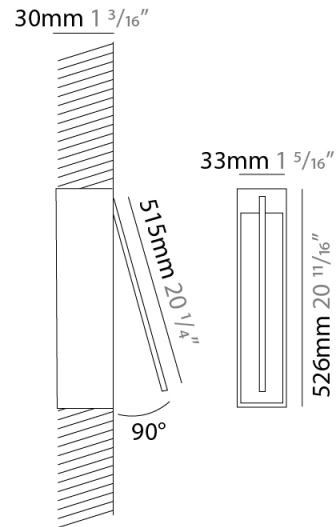

PROJECT
TYPE
SPECIFIER
QUANTITY
DATE

SPILLO 1 ROD RECESSED

D46007- -
base number   Color   Finish
                         Temperature   Options

1. To build a product code in our configurator select the specify button on the base model # product page
2. To build a manual product code on this datasheet choose from the options listed below in blue font and add the suffix to the base model #

GENERAL

Series: Spillo
Subseries: Spillo 1 Rod
Brand: Icone
Division: Design
Mounting Type: Recessed
Mounting Location: Wall
Subcategory: Ambient

PHYSICAL

Shape: Rectangle
Width (mm): 33
Width (in): 1 ⁵/₁₆
Height (mm): 526
Height (in): 20 ¹¹/₁₆
Min. Recessing Depth (mm): 30
Min. Recessing Depth (in): 1 ³/₁₆
Light Distribution: Adjustable
Fixture Finish: WHI / BLK / CHR / BGD
Fixture Material: Brass

ELECTRICAL

Lamp Type: LED
Total Output Wattage (W): 6.6
Dimming: 0-10V Dimming
Driver Included: No
Driver Location: Remote
Driver Type: Constant Voltage - 120 / 277Vac
Driver Class: Class 2
Input Voltage (V): 120 - 277
Output Voltage (V): 12
Upon Request: (Not included, see components) 0-10Vdc dimming / 277Vac

LED

Color Temperature (°K): 2700 / 3000
Nominal Lumen (lm): 550
CRI: >90 CRI
Lamp Life (hrs): 50000

OPTICAL

Adjustability: Tilt 120°

RATINGS AND CERTIFICATIONS

Certified By: Certified for North American Standards
IP rating: IP20