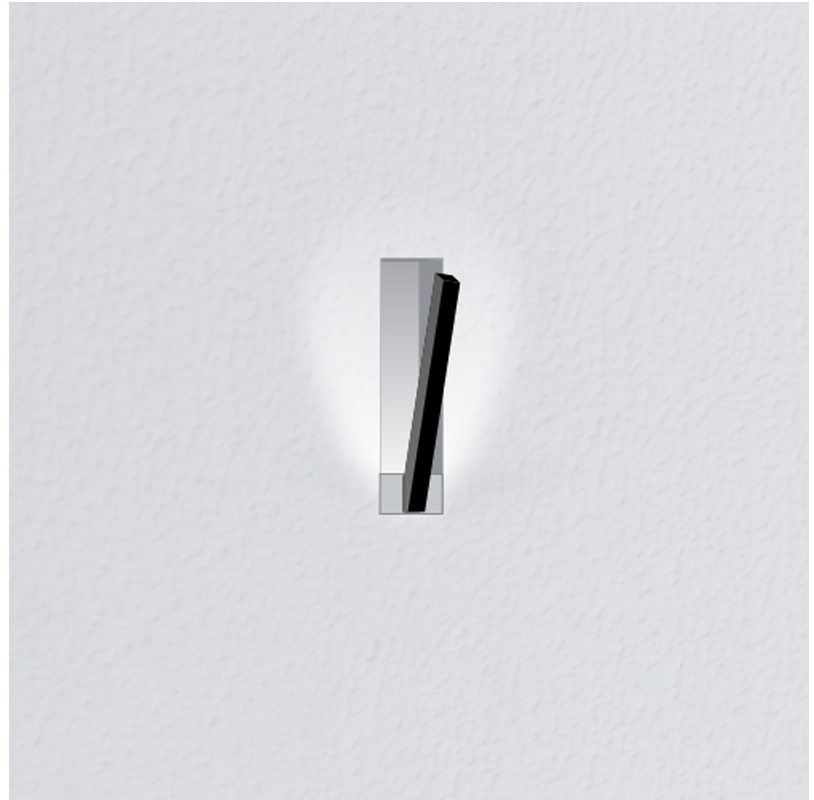

PROJECT
TYPE
SPECIFIER
QUANTITY
DATE

SPILLO 1 ROD RECESSED

D46003- -

base number
Color   Temperature   Finish   Options

1. To build a product code in our configurator select the specify button on the base model # product page
2. To build a manual product code on this datasheet choose from the options listed below in blue font and add the suffix to the base model #

GENERAL

Series: Spillo
Subseries: Spillo 1 Rod
Brand: Icone
Division: Design
Mounting Type: Recessed
Mounting Location: Wall
Subcategory: Ambient

PHYSICAL

Shape: Rectangle
Width (mm): 33
Width (in): 1 ⁵/₁₆
Height (mm): 126
Height (in): 4 ¹⁵/₁₆
Min. Recessing Depth (mm): 30
Min. Recessing Depth (in): 1 ³/₁₆
Light Distribution: Adjustable
[Fixture Finish: WHI / BLK / CHR / BGD](#)
Fixture Material: Brass

ELECTRICAL

Lamp Type: LED
Total Output Wattage (W): 1.32
Dimming: 0-10V Dimming
Driver Included: No
Driver Location: Remote
Driver Type: Constant Voltage - 120 / 277Vac
Driver Class: Class 2
Input Voltage (V): 120 - 277
Output Voltage (V): 12
Upon Request: (Not included, see components) 0-10Vdc dimming / 277Vac

LED

[Color Temperature (°K): 2700 / 3000](#)
Nominal Lumen (lm): 110
CRI: >90 CRI
Lamp Life (hrs): 50000

OPTICAL

Adjustability: Tilt 120°

RATINGS AND CERTIFICATIONS

Certified By: Certified for North American Standards
IP rating: IP20