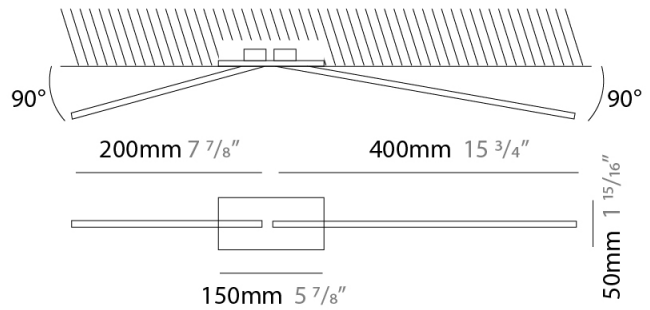

SPILLO 2 ROD RECESSED

D46029- -

base number
Color   Temperature   Finish   Options

1. To build a product code in our configurator select the specify button on the base model # product page
2. To build a manual product code on this datasheet choose from the options listed below in blue font and add the suffix to the base model #

GENERAL

Series: Spillo
Subseries: Spillo 2 Rod
Brand: Icone
Division: Design
Mounting Type: Recessed
Mounting Location: Ceiling
Subcategory: Ambient

PHYSICAL

Shape: Rectangle
Length (mm): 50
Length (in): 1 ¹⁵/₁₆
Width (mm): 600
Width (in): 23 ⁵/₆
Height (mm): 400
Height (in): 15 ³/₄
Light Distribution: Adjustable
Fixture Finish: WHI / BLK / CHR / BGD
Fixture Material: Brass

ELECTRICAL

Lamp Type: LED
Total Output Wattage (W): 7.44
Dimming: 0-10V Dimming
Driver Included: No
Driver Location: Remote
Driver Type: Constant Voltage - 120Vac
Driver Class: Class 2
Input Voltage (V): 120 - 277
Output Voltage (V): 12
Upon Request: (Not included, see components) 0-10Vdc dimming / 277Vac

LED

Color Temperature (°K): 2700 / 3000
Nominal Lumen (lm): 660
CRI: >90 CRI
Lamp Life (hrs): 50000

OPTICAL

Adjustability: Tilt 90°

RATINGS AND CERTIFICATIONS

Certified By: Certified for North American Standards
IP rating: IP20

PROJECT _____
TYPE _____
SPECIFIER _____
QUANTITY _____
DATE _____