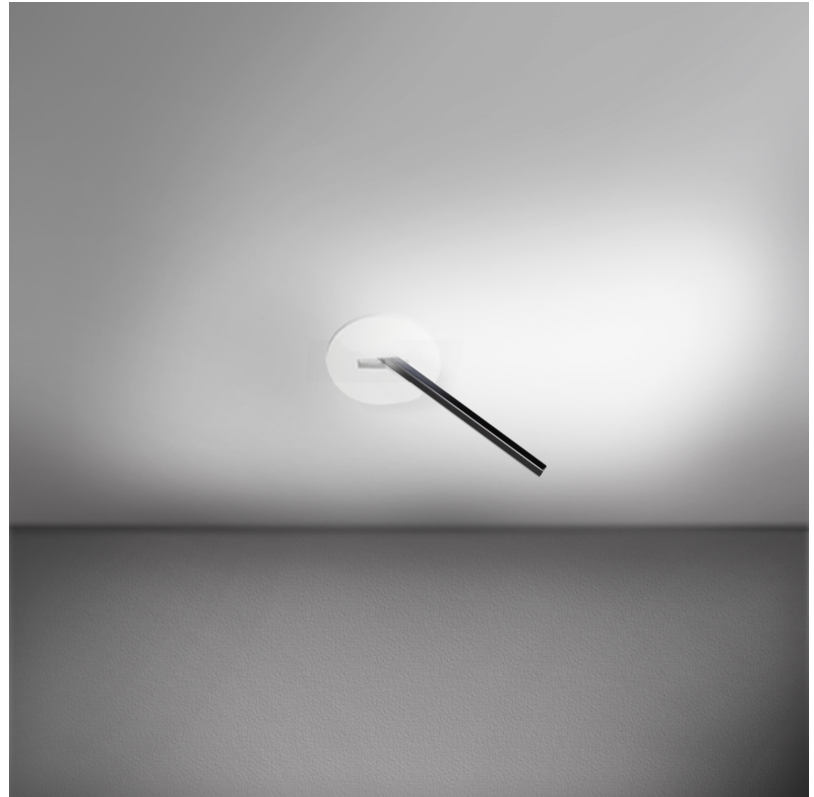

PROJECT	
TYPE	
SPECIFIER	
QUANTITY	
DATE	

SPILLO 1 ROD RECESSED

D46020- -
base number   Color   Finish
                          Temperature   Options

1. To build a product code in our configurator select the specify button on the base model # product page
2. To build a manual product code on this datasheet choose from the options listed below in blue font and add the suffix to the base model #

GENERAL

Series: Spillo
Subseries: Spillo 1 Rod
Brand: Icone
Division: Design
Mounting Type: Recessed
Mounting Location: Wall
Subcategory: Ambient

PHYSICAL

Shape: Rectangle
Width (mm): 50
Width (in): 1 ¹⁵/₁₆
Height (mm): 200
Height (in): 7 ⁷/₈
Light Distribution: Adjustable
Fixture Finish: WHI / BLK / CHR / BGD
Fixture Material: Brass

ELECTRICAL

Lamp Type: LED
Total Output Wattage (W): 2.64
Dimming: 0-10V Dimming
Driver Included: No
Driver Location: Remote
Driver Type: Constant Voltage - 120 / 277Vac
Driver Class: Class 2
Input Voltage (V): 120 - 277
Output Voltage (V): 12
Upon Request: (Not included, see components) 0-10Vdc dimming / 277Vac

LED

Color Temperature (°K): 2700 / 3000
Nominal Lumen (lm): 220
CRI: >90 CRI
Lamp Life (hrs): 50000

OPTICAL

Adjustability: Tilt 120°

RATINGS AND CERTIFICATIONS

Certified By: Certified for North American Standards
IP rating: IP20