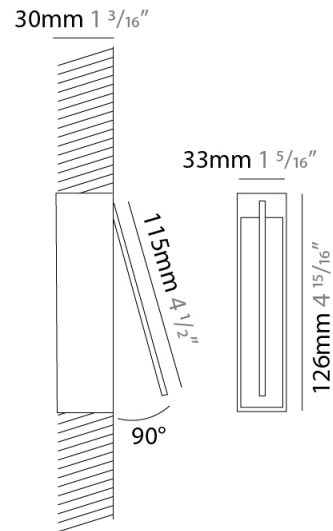

GENERAL

Series: Spillo
 Subseries: Spillo 1 Rod
 Brand: Icone
 Division: Design
 Mounting Type: Recessed
 Mounting Location: Wall
 Subcategory: Ambient

PHYSICAL

Shape: Rectangle
 Width (mm): 33
 Width (in): 1 ⁵/₁₆
 Height (mm): 126
 Height (in): 4 ¹⁵/₁₆
 Min. Recessing Depth (mm): 30
 Min. Recessing Depth (in): 1 ³/₁₆
 Light Distribution: Adjustable
[Fixture Finish: WHI / BLK / CHR / BGD](#)
 Fixture Material: Brass

LED

[Color Temperature \(°K\): 2700 / 3000](#)
 Nominal Lumen (lm): 110
 CRI: >90 CRI
 Lamp Life (hrs): 50000

OPTICAL

Adjustability: Tilt 120°

RATINGS AND CERTIFICATIONS

Certified By: Certified for North American Standards
 IP rating: IP20

GENERAL

Series: Spillo
 Subseries: Spillo 1 Rod
 Brand: Icone
 Division: Design
 Mounting Type: Recessed
 Mounting Location: Wall
 Subcategory: Ambient

PHYSICAL

Shape: Rectangle
 Width (mm): 33
 Width (in): 1 ⁵/₁₆
 Height (mm): 226
 Height (in): 8 ⁷/₈
 Min. Recessing Depth (mm): 30
 Min. Recessing Depth (in): 1 ³/₁₆
 Light Distribution: Adjustable
 Fixture Finish: WHI / BLK / CHR / BGD
 Fixture Material: Brass