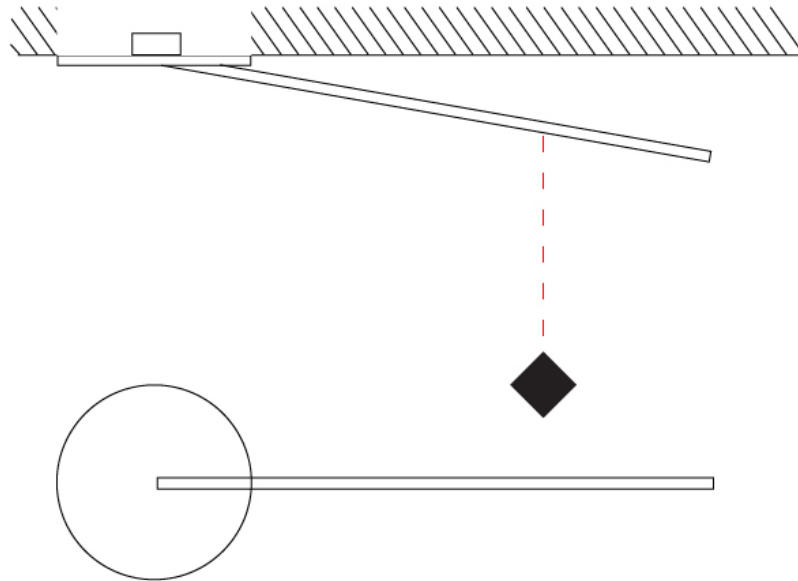

SPILO 1 ROD RECESSED

D46020-

PROJECT

TYPE

SPECIFIER

QUANTITY

DATE

D